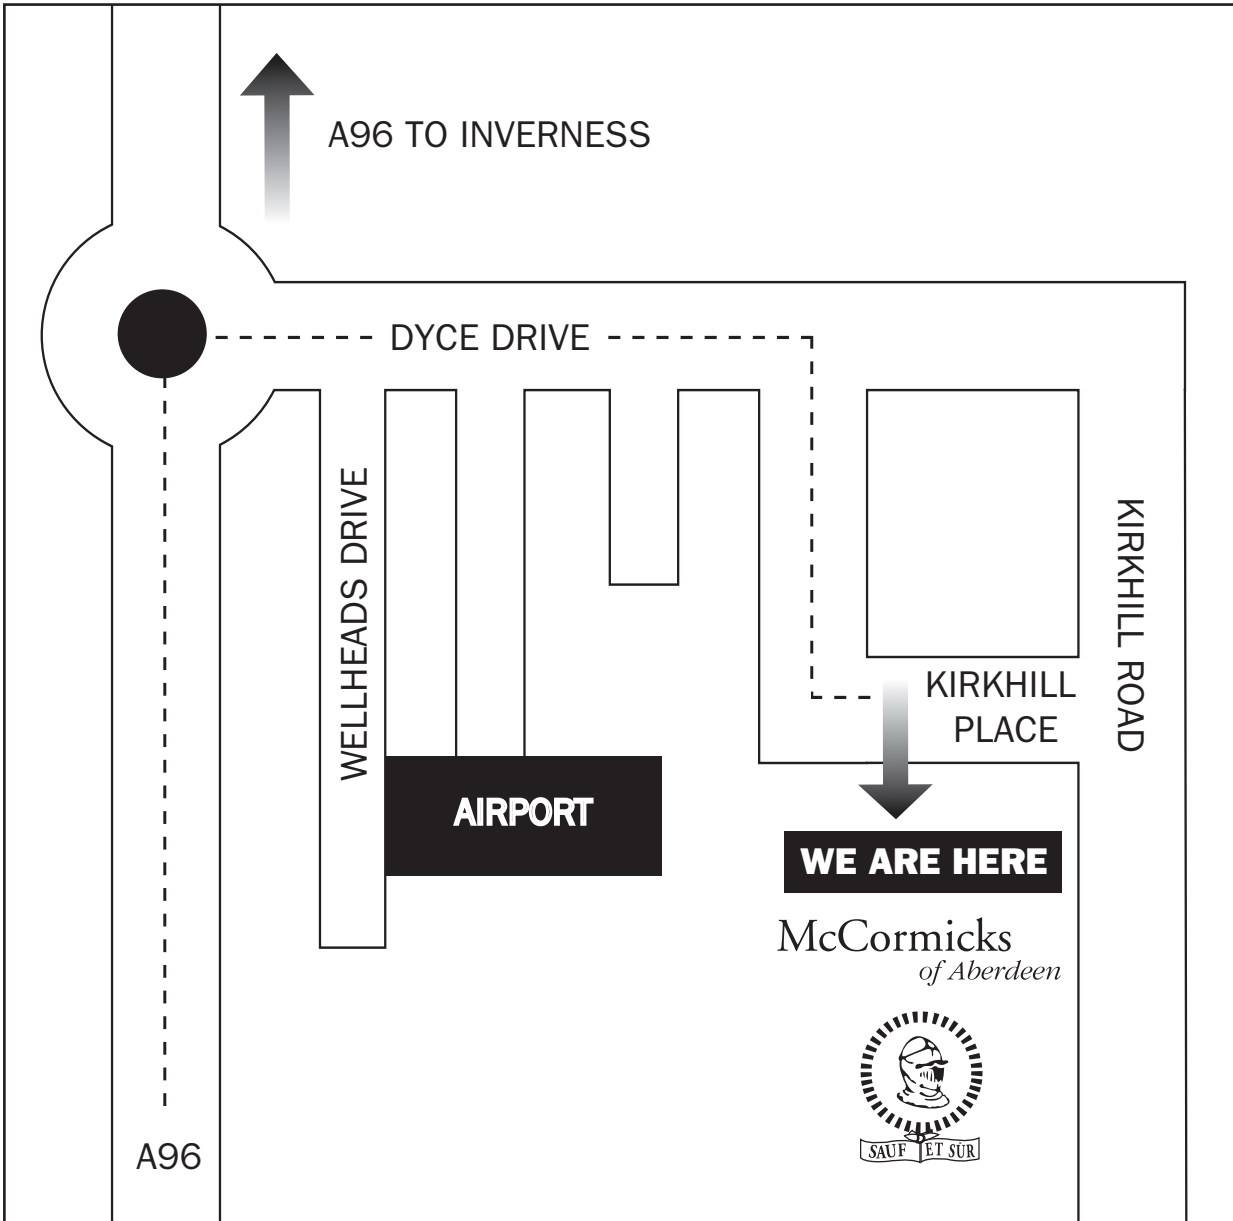

McCormicks of Aberdeen

Kirkhill Place, Kirkhill Industrial Estate,
Aberdeen AB21 0GU

Tel: 01224 770042 • Fax: 01224 770196

e-mail: info@mccormicks.co.uk • web: www.mccormicks.co.uk

By Car

Coming from the Aberdeen City centre, head north on the A96 and follow the signs for Aberdeen Airport. Turn right at the Airport roundabout, go through 3 sets of traffic lights. After the 3rd set take your next right into Kirkhill Place. Follow the road to the left and you will find our premises are at the end of the road on the right hand side.