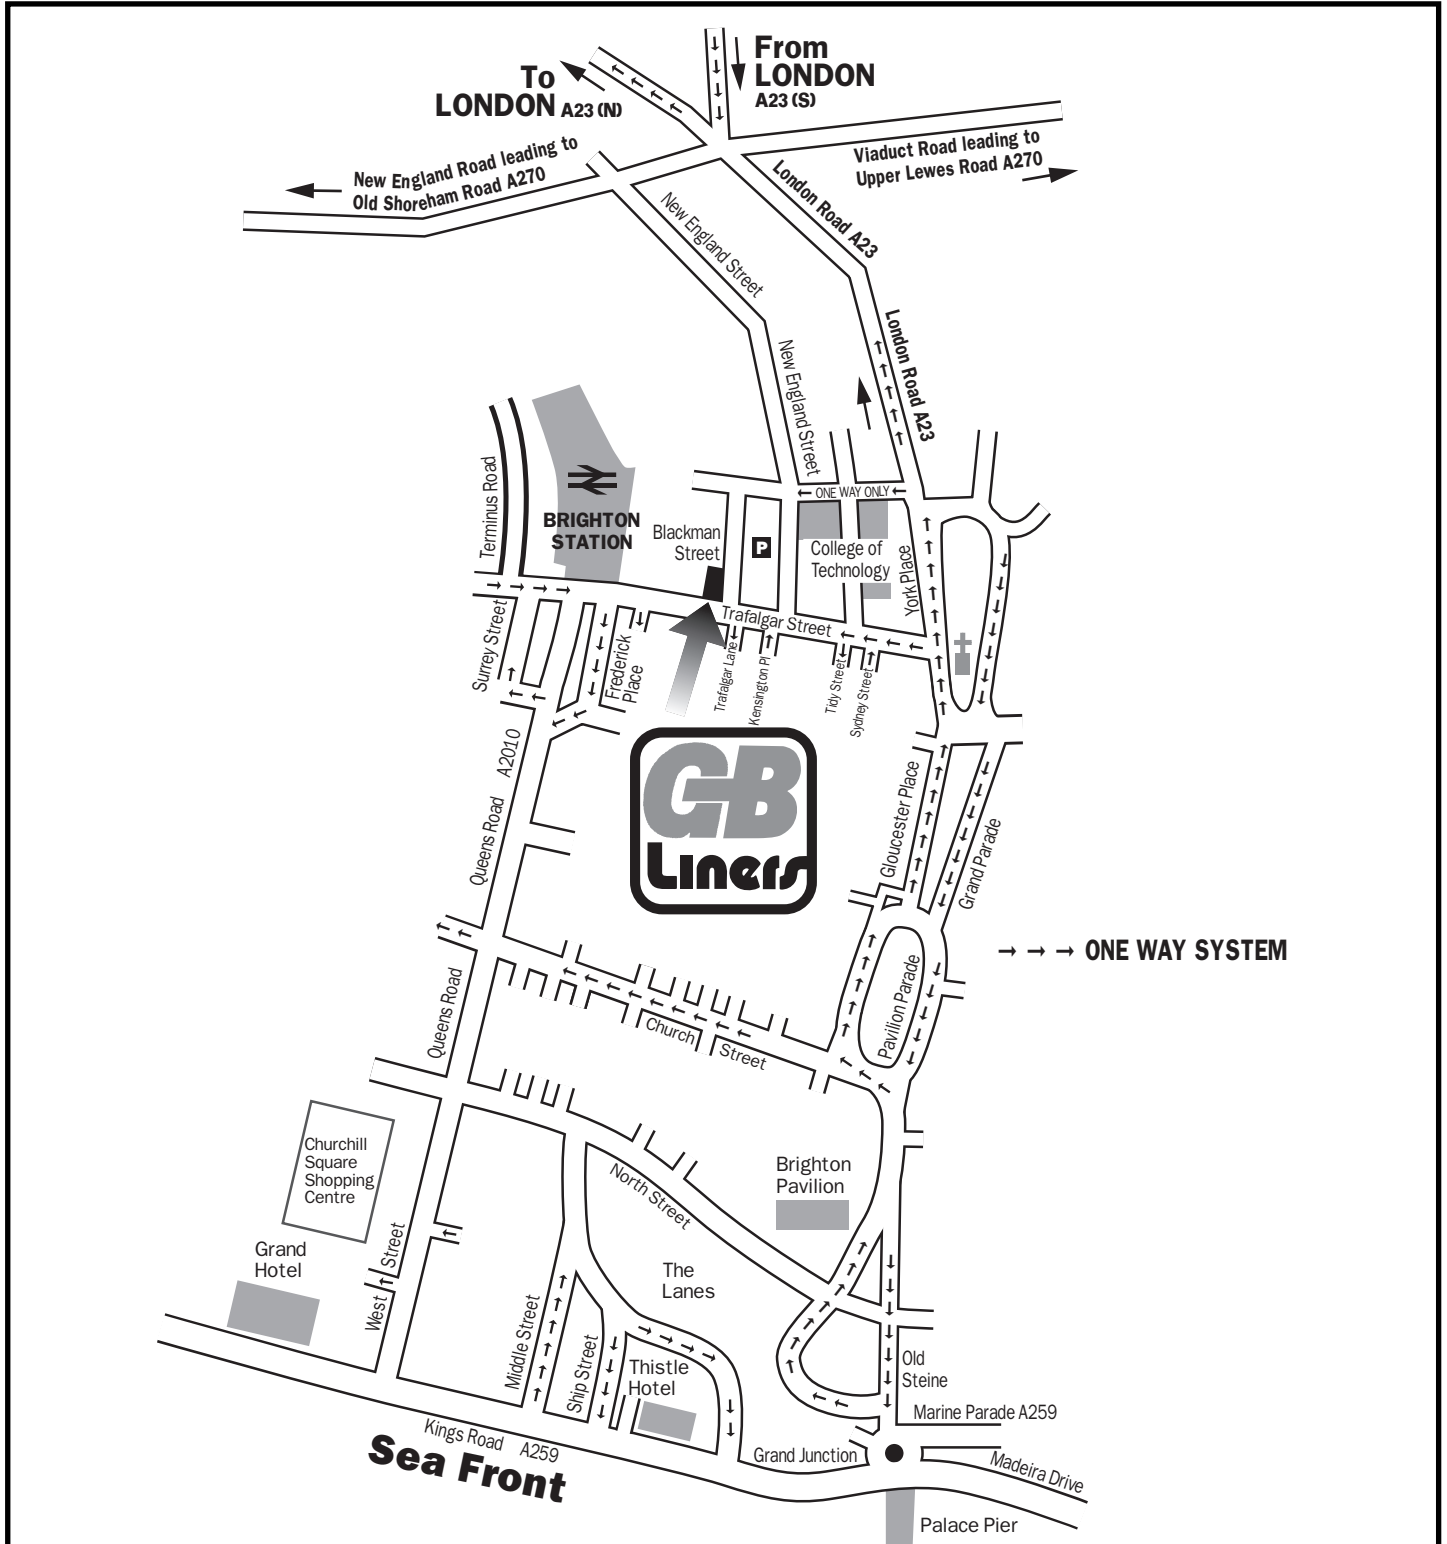

## By Car

Travelling south on A23 towards Brighton. Straight over a roundabout (garage on right and main A27 going left), past the Black Lion Harvester pub on the left. Keep on this road until you come into a one way system. Keep in right hand lane in the one way system, turn right into the A270 for Hove at the traffic lights. At the next traffic lights turn left into New England

Street and then turn right at the the next set of lights and first left into Blackman Street. GB Liners warehouse is on the right hand side (parking available outside). The main office is situated at the end of the road on the right.

## By Train

Trafalgar Street is in the middle of Brighton very close to the main Railway station.