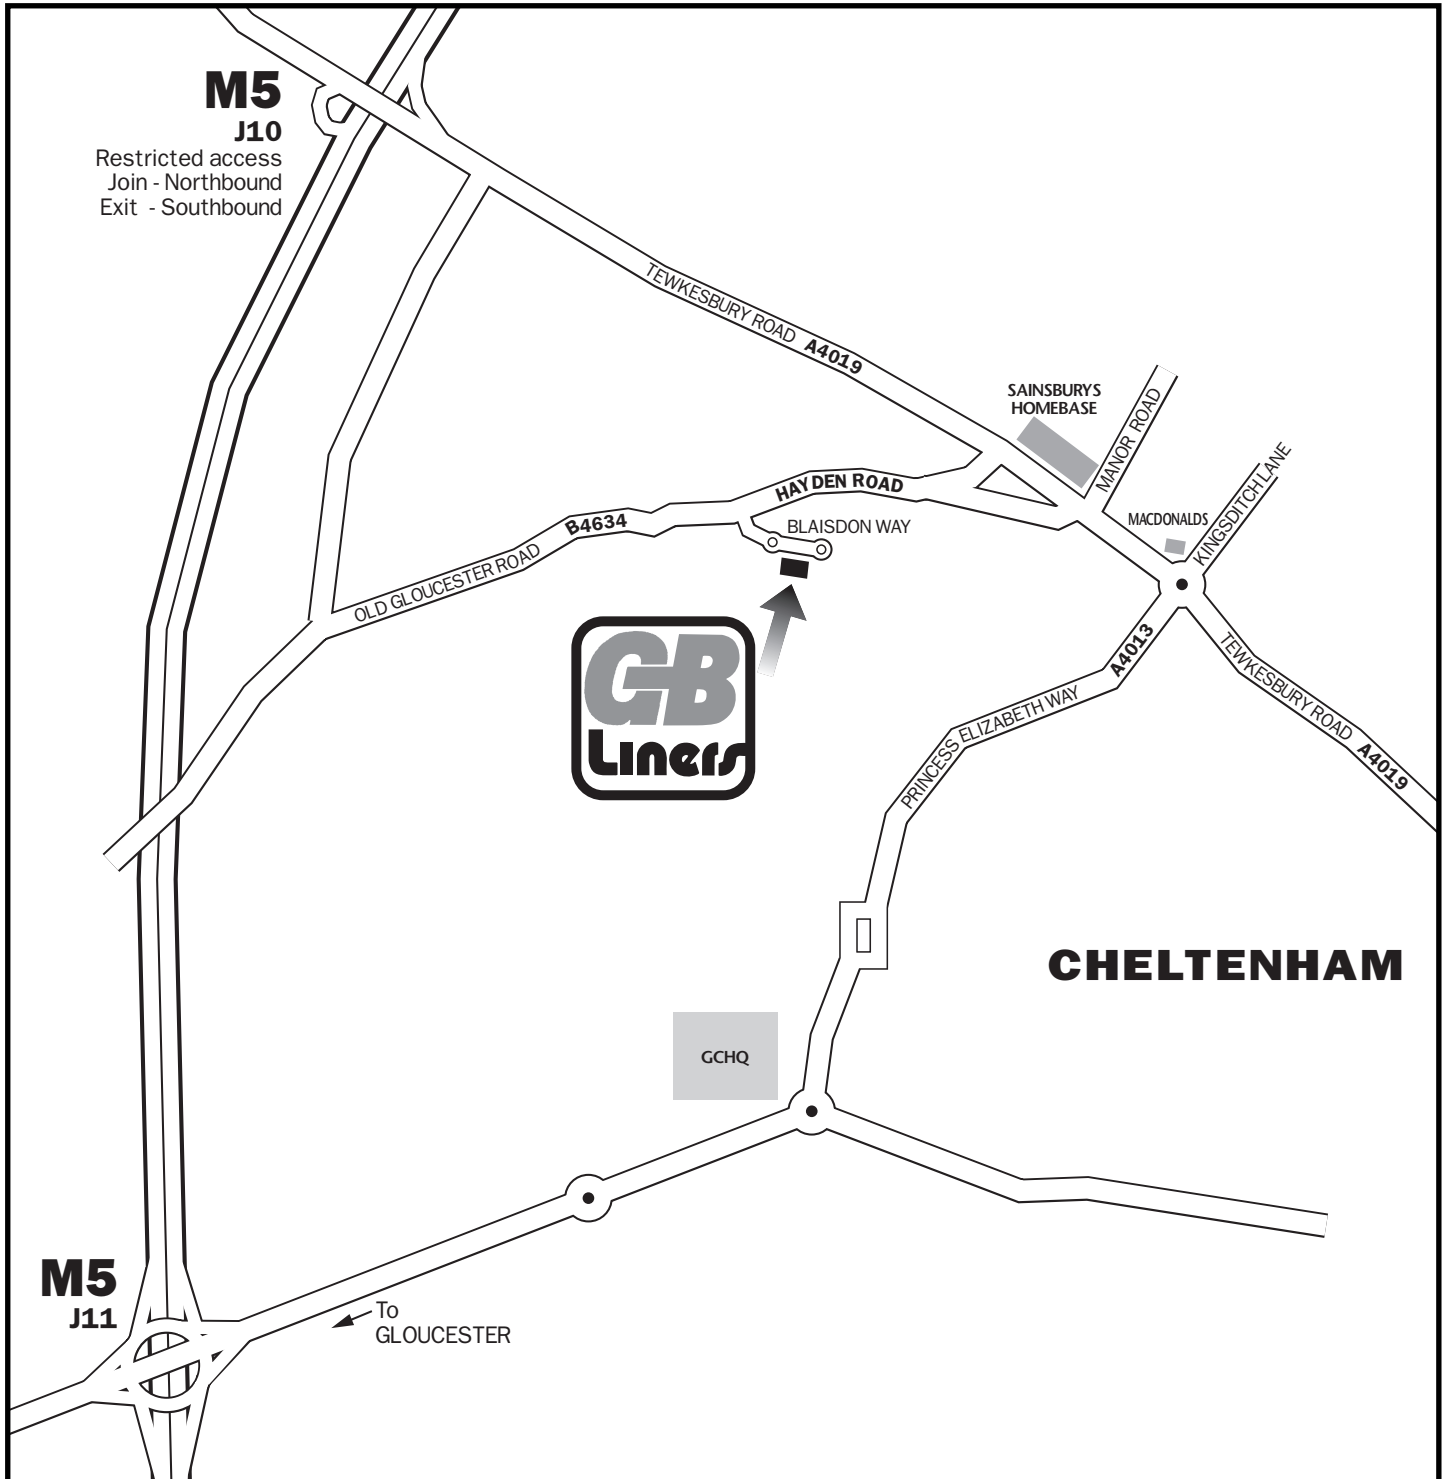

By Car

From A40 and Town Centre

Take the A4019 (Tewkesbury Road) straight over the large Macdonalds roundabout - take the 2nd turn on the left in front of Aldi Supermarket, then the 2nd left again.

Travelling South on M5

Come off at Junction 10 and head towards Cheltenham. Turn right at the first set of traffic lights, then 2nd left.

Travelling North on M5

Come off at Junction 11 and head towards Cheltenham, GCHQ will be on the left-hand side. At the next roundabout take the first turn (signposted Swindon Village). Go along Princess Elizabeth Way until you get to a large roundabout with Macdonalds in front of you and turn left (A4109). Then turn left at the 2nd set of traffic lights, then 2nd left again.