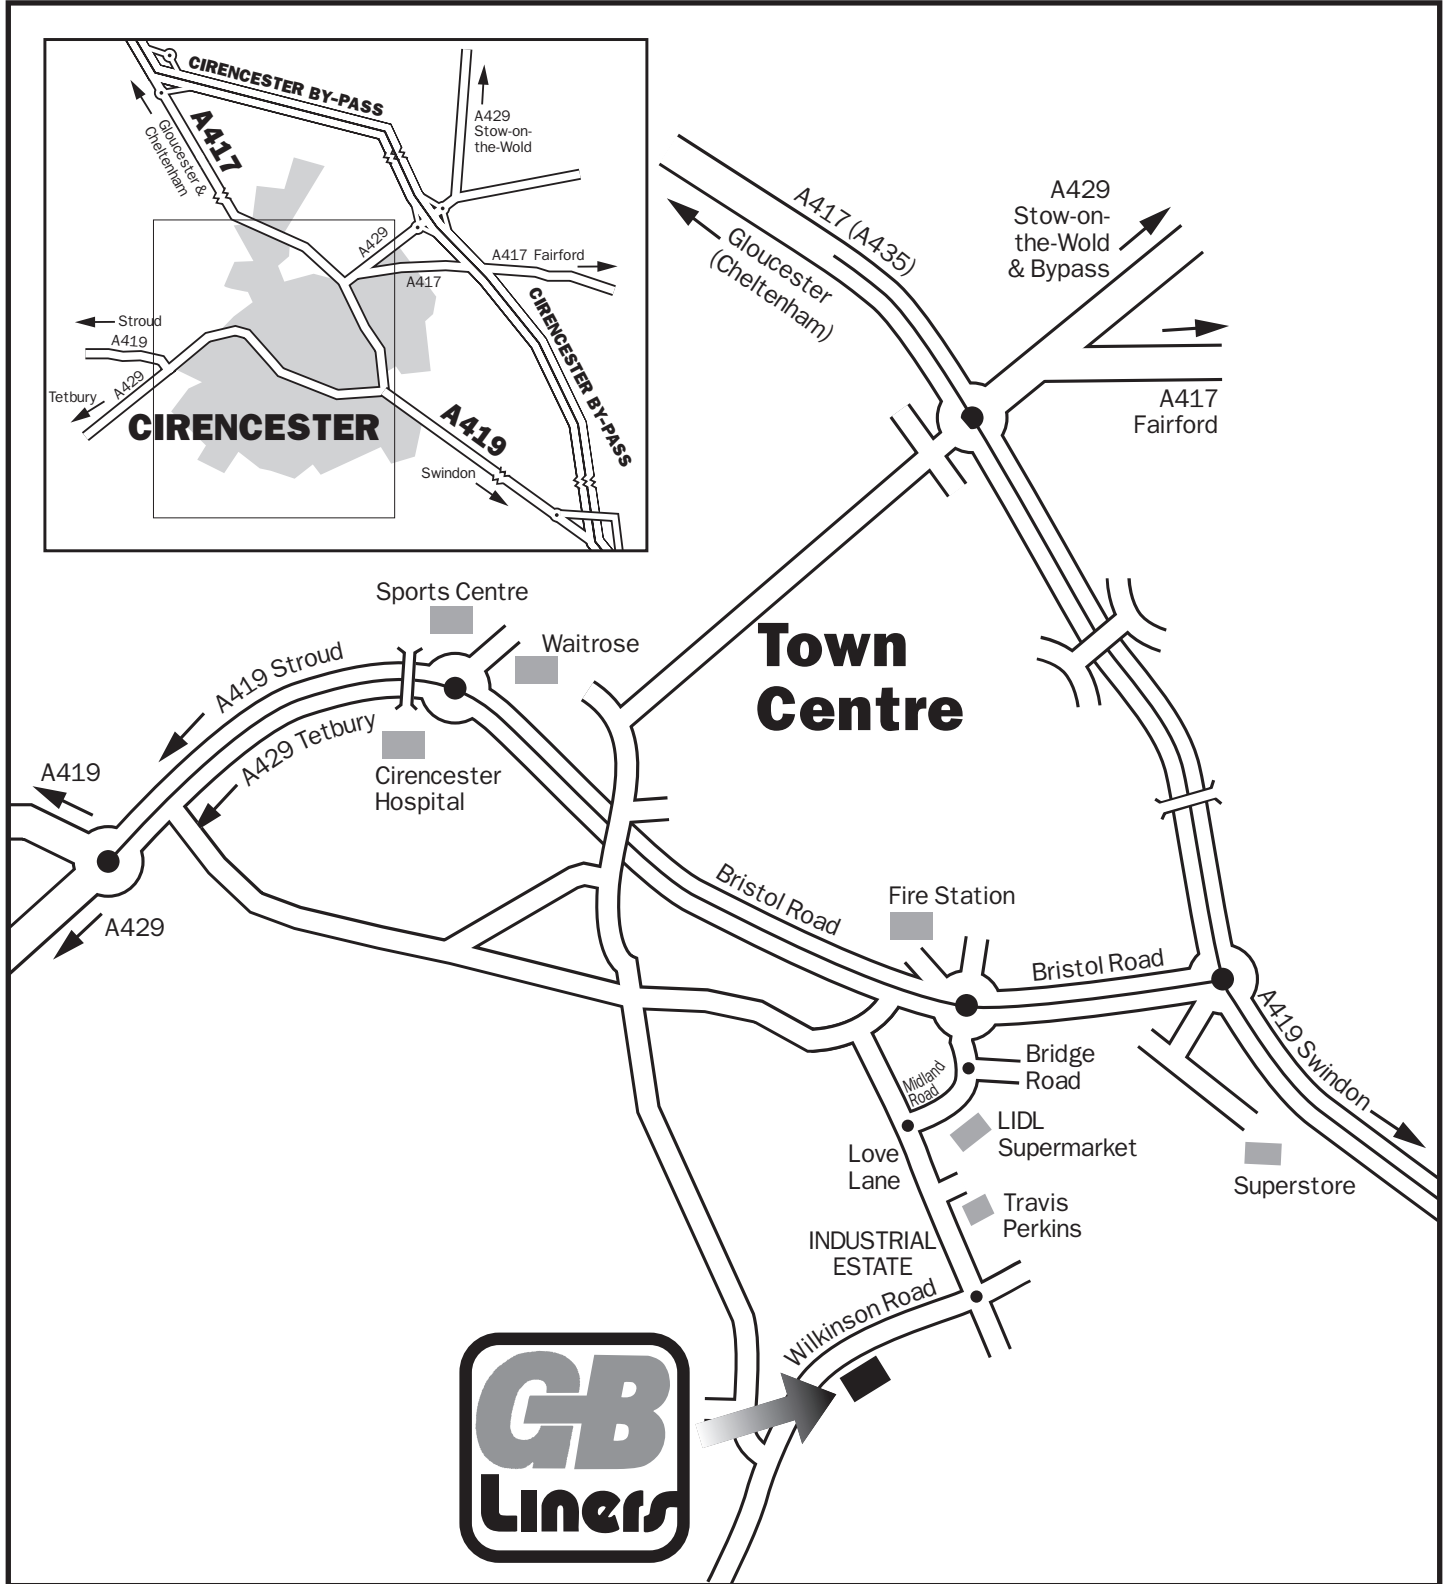

Cirencester

5 & 7 Wilkinson Rd, Love Lane Industrial Estate, Cirencester GL7 1YT

Tel: 01285 641003 • Fax: 01285 640363

e-mail: cirencester@gbliners.com • Web: www.gbliners.com

By Car

Industrial area is signposted from Fire Station roundabout.

By Rail

Cirencester has no railway station. Nearest is Kemble, which is approximately 3 miles away.