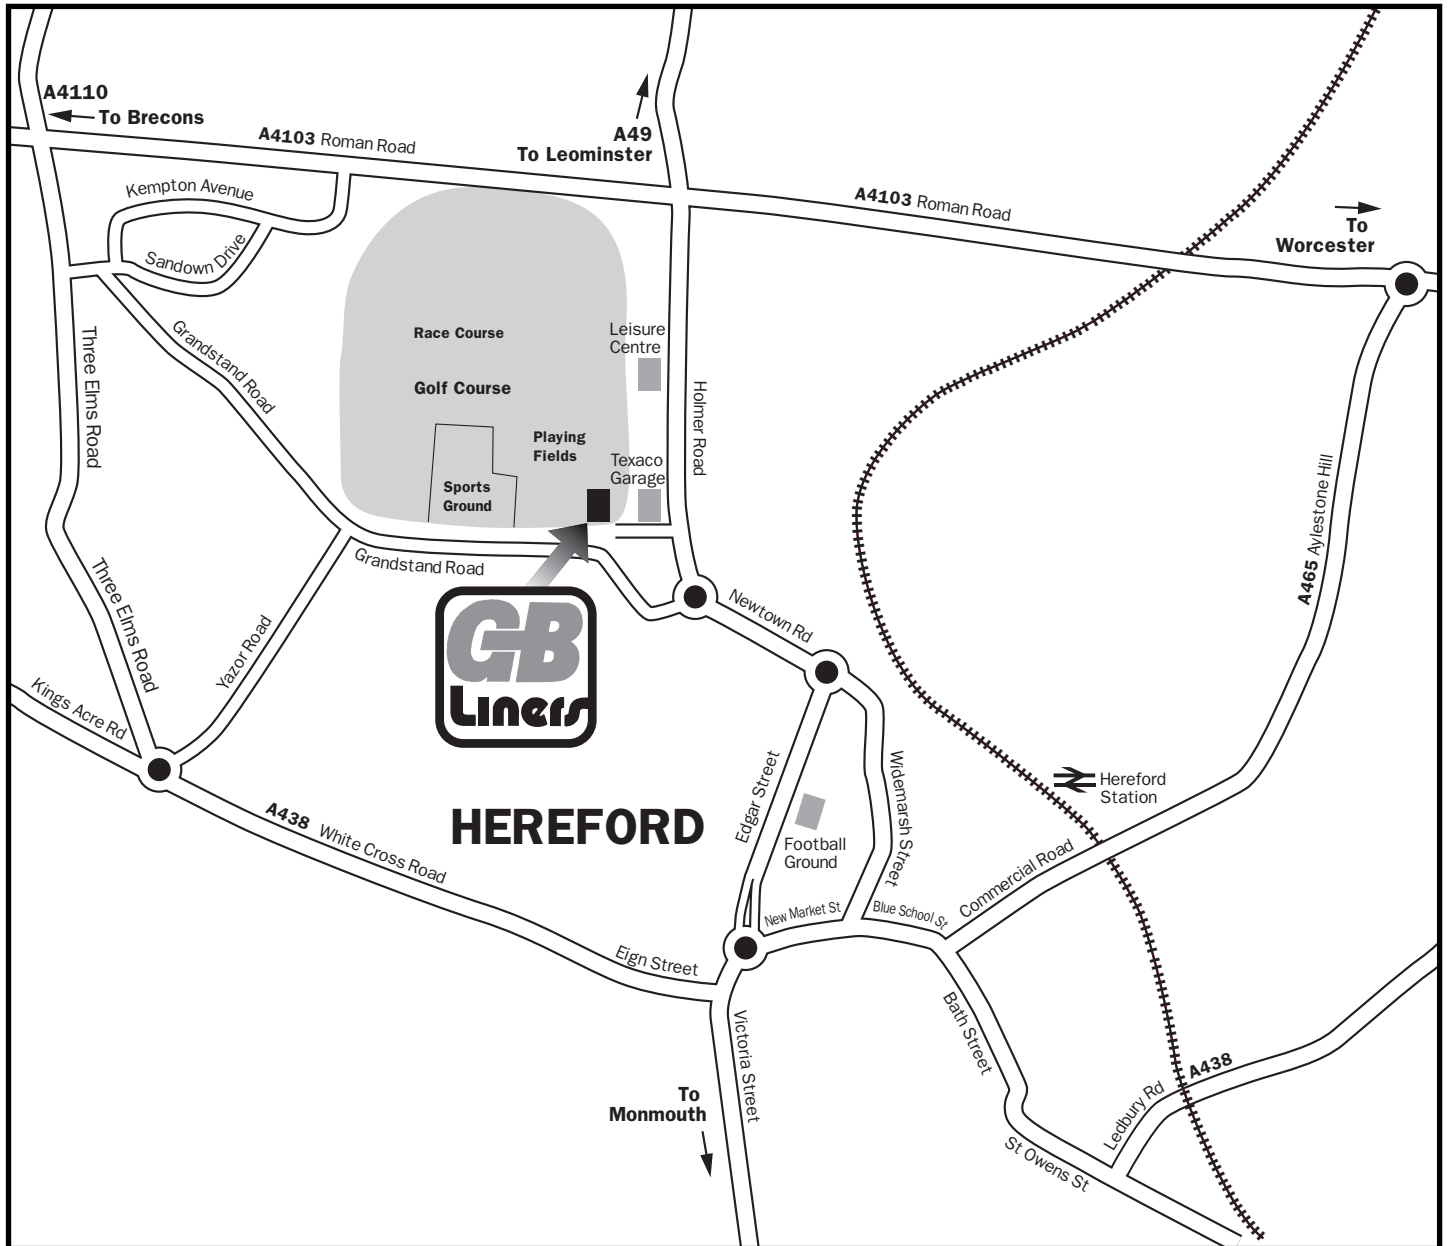

Hereford

Holmer Depositories, Holmer Road, Hereford HR4 9RU

Tel: 01432 272274 • Fax: 01432 276802

e-mail: hereford@gbliners.com • Web: www.gbliners.com

By Car

Travelling from the South

Take the A49 from the town centre north towards Leominster. After passing Hereford United Football Ground there are two roundabouts and then you will see a Texaco filling station on your left-hand side. Turn as if you are going into the filling station but then take the service road up the side of the filling station. GB Liners is at the top of the road.

Travelling from the North

Pick up the A49 trunk road heading towards the city centre and turn right on the south side of the Texaco filling station.

Travelling from the East

Come in on the A4103 or the A465 from Worcester direction, bear straight on at the roundabout on the town outskirts rather than left for the city centre and come along Roman Road to the roundabout at the Starting Gate pub. Turn left there and then follow the directions as from the North.

From the east on the A438 Ledbury Road go into the town and follow the signs for the A49 north.